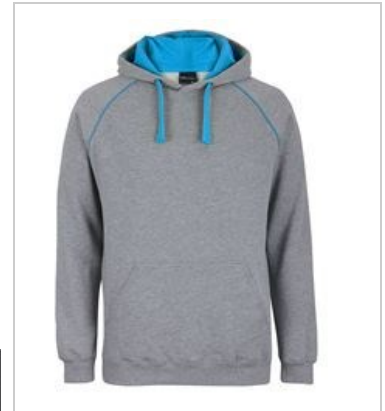

JB'S KIDS & ADULTS CONTRAST FLEECE HOODIE

3CFH

A great fit and style

Available Colours:

13%
Marle/Aqua

13%
Marle/Black

Black/Aqua

Black/Aqua
(Kids)

Black/Orange

Black/Orange
(Kids)

Black/Pea
Green

Black/Pea
Green (Kids)

Black/Red

Black/Red
(Kids)

Bottle/Gold

Bottle/Gold
(Kids)

Navy/Sky Blue

Navy/Sky Blue
(Kids)

Details

- > Classic Fit
- > 80% Cotton, 20% Polyester
- > Cotton Rich CVC fleece 310gsm
- > Front kangaroo pocket
- > 2x2 rib cuffs and hem
- > No drawcord on kids sizes
- > Interchangeable Drawcord colours 3CDT (sold separately)